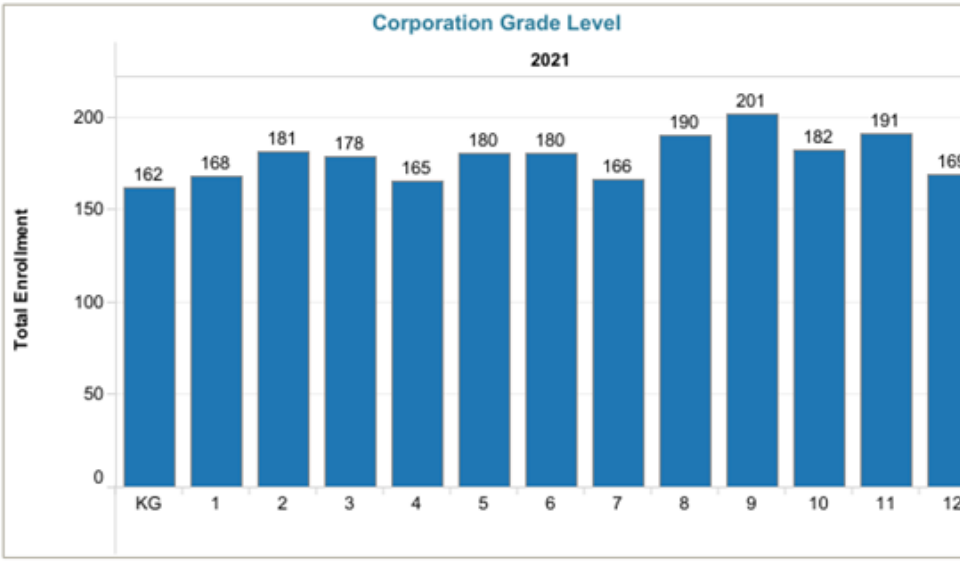

West Lafayette Community School Corporation Enrollment Dashboard

Source: Forecast 5 Analytics